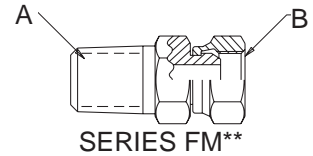

**STRAIGHT CONNECTORS**

Model	(A)		(B)	
	Thread (NPT)	Type	Thread (NPT)	Type
FA66	3/8"	Male	3/8"	Male
FA44	1/4"	Male	1/4"	Male
FA46	1/4"	Male	3/8"	Male
FB46	1/4"	Male	3/8"	Female
FB64	3/8"	Male	1/4"	Female
FC66	3/8"	Female	3/8"	Female
FC44	1/4"	Female	1/4"	Female
FC46	1/4"	Female	3/8"	Female
FM66	3/8"	Male	3/8"	Female Swivel

SERIES FA\*\*

SERIES FB\*\*

SERIES FC\*\*

SERIES FM\*\*

**ELBOW AND TEE CONNECTORS**

Model	(A)		(B)		(C)	
	Thread (NPT)	Type	Thread (NPT)	Type	Thread (NPT)	Type
FD66	3/8"	Male	3/8"	Male	-	-
FE66	3/8"	Male	3/8"	Female	-	-
FF66	3/8"	Female	3/8"	Female	-	-
FG666	3/8"	Male	3/8"	Female	3/8"	Female
FH444	1/4"	Female	1/4"	Female	1/4"	Female
FH666	3/8"	Female	3/8"	Female	3/8"	Female