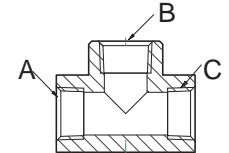

SERIES FH**

GAUGE CONNECTORS

Model	(A)		(B)		(C)	
	Thread (NPT)	Type	Thread (NPT)	Type	Thread (NPT)	Type
FP44	1/4"	Male	1/4"	Female	-	-
FG646	3/8"	Male	1/4"	Female	3/8"	Female
FG646A	3/8"	Male	1/4"	Female	3/8"	Female