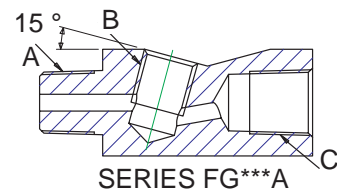

SERIES FG**A