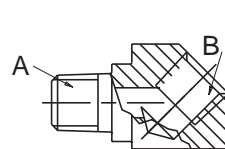

SERIES FA\*\*

SERIES FB\*\*

SERIES FC\*\*

SERIES FM\*\*

**ELBOW AND TEE CONNECTORS**

Model	(A)		(B)		(C)	
	Thread (NPT)	Type	Thread (NPT)	Type	Thread (NPT)	Type
FD66	3/8"	Male	3/8"	Male	-	-
FE66	3/8"	Male	3/8"	Female	-	-
FF66	3/8"	Female	3/8"	Female	-	-
FG666	3/8"	Male	3/8"	Female	3/8"	Female
FH444	1/4"	Female	1/4"	Female	1/4"	Female
FH666	3/8"	Female	3/8"	Female	3/8"	Female

SERIES FD\*\*

SERIES FE\*\*

SERIES FF\*\*

SERIES FG\*\*

SERIES FH\*\*

**GAUGE CONNECTORS**

Model	(A)		(B)		(C)	
	Thread (NPT)	Type	Thread (NPT)	Type	Thread (NPT)	Type
FP44	1/4"	Male	1/4"	Female	-	-
FG646	3/8"	Male	1/4"	Female	3/8"	Female
FG646A	3/8"	Male	1/4"	Female	3/8"	Female