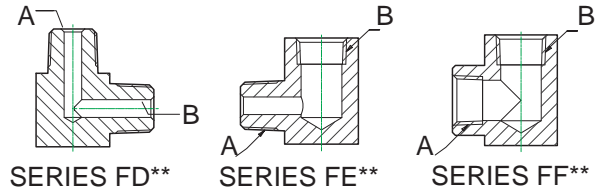

**STRAIGHT CONNECTORS**

Model	(A)		(B)	
	Thread (NPT)	Type	Thread (NPT)	Type
FA66	3/8"	Male	3/8"	Male
FA44	1/4"	Male	1/4"	Male
FA46	1/4"	Male	3/8"	Male
FB46	1/4"	Male	3/8"	Female
FB64	3/8"	Male	1/4"	Female
FC66	3/8"	Female	3/8"	Female
FC44	1/4"	Female	1/4"	Female
FC46	1/4"	Female	3/8"	Female
FM66	3/8"	Male	3/8"	Female Swivel

SERIES FA\*\*

SERIES FB\*\*

SERIES FC\*\*

SERIES FM\*\*

**ELBOW AND TEE CONNECTORS**

Model	(A)		(B)		(C)	
	Thread (NPT)	Type	Thread (NPT)	Type	Thread (NPT)	Type
FD66	3/8"	Male	3/8"	Male	-	-
FE66	3/8"	Male	3/8"	Female	-	-
FF66	3/8"	Female	3/8"	Female	-	-
FG666	3/8"	Male	3/8"	Female	3/8"	Female
FH444	1/4"	Female	1/4"	Female	1/4"	Female
FH666	3/8"	Female	3/8"	Female	3/8"	Female