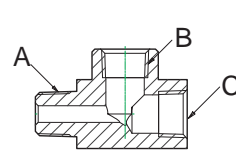

SERIES FG**