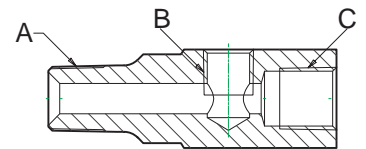

SERIES FG**